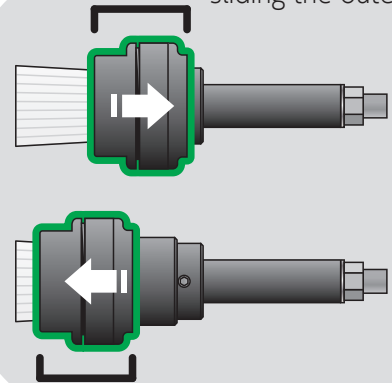

FLEXIBLE BRUSH GUN

SB-21-20S-SL/SB-21-35S-SL/SB-33-40-SLL(NOZZLE UNIT)
SGB-21-20S-SL/SGB-21-35S-SL/SGB-33-40-SLL(with GUN)

Easy-to-Start

Carbon
Neutrality
Measures

Adjustable Bristle Resilient

You can increase the bristle's resilience without compromising the brush vibration.

▲ Pen Type

Flexible Brush Gun (Nozzle Unit)

▲ Standard Type

Air is sprayed from the nozzle tube, which rotates at high speed inside the cone and hits the brush, causing vibrations that scrape off dirt.

How to adjust bristle-resilient

Adjust brush length by sliding the outer cone.

Slide and adjust the outer cone to remove stubborn dirt!

Flexible Brush Gun : Spec.

Name	Pen Type		Standard Type	
	Nozzle Unit	with Gun	Nozzle Unit	with Gun
Type	Nozzle Unit	with Gun	Nozzle Unit	with Gun
Model No.	SB-21-20S-SL SB-21-35S-SL	SGB-21-20S-SL SGB-21-35S-SL	SB-33-40-SLL	SGB-33-40-SLL
Weight	70 grams	297 grams	100 grams	327 grams
Air Pressure	0.4 - 0.8 MPa			
Air Flow Rate	175 liters/min. at 0.5 MPa			
Operating Temp.	10 - 50 °C (50 - 122 °F)			
Connection Part	R1/8	1/4 Male Coupler	R1/8	1/4 Male Coupler

OPTIONAL EXTRA

- One-touch connector socket(6mm/8mm)
- Air tube(6mm/8mm)
- Foot switch
- Replacement brush

《For Standard Type》

Fiber Diameter : Nylon Straight Hair 0.3 mm
Nylon Wavy Hair 0.2 mm
Alumina 0.3/0.4 mm
Silicon Carbide 0.4/0.5 mm