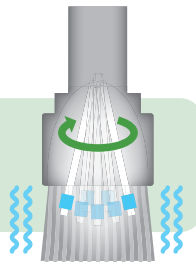

FLEXIBLE BRUSH GUN

SB-21-20S-SL/SB-21-35S-SL/SB-33-40-SLL(NOZZLE UNIT)
SGB-21-20S-SL/SGB-21-35S-SL/SGB-33-40-SLL(with GUN)

Easy-to-Start

Carbon
Neutrality
Measures

Adjustable Bristle Resilient

You can increase the bristle's resilience without compromising the brush vibration.

▲ Pen Type

Flexible Brush Gun (Nozzle Unit)

▲ Standard Type

Air is sprayed from the nozzle tube, which rotates at high speed inside the cone and hits the brush, causing vibrations that scrape off dirt.

How to adjust bristle-resilient

Adjust brush length by sliding the outer cone.

Slide and adjust the outer cone to remove stubborn dirt!

Flexible Brush Gun : Spec.

Name	Pen Type		Standard Type	
	Nozzle Unit	with Gun	Nozzle Unit	with Gun
Type	Nozzle Unit	with Gun	Nozzle Unit	with Gun
Model No.	SB-21-20S-SL SB-21-35S-SL	SGB-21-20S-SL SGB-21-35S-SL	SB-33-40-SLL	SGB-33-40-SLL
Weight	70 grams	297 grams	100 grams	327 grams
Air Pressure	0.4 - 0.8 MPa			
Air Flow Rate	175 liters/min. at 0.5 MPa			
Operating Temp.	10 - 50 °C (50 - 122 °F)			
Connection Part	R1/8	1/4 Male Coupler	R1/8	1/4 Male Coupler

OPTIONAL EXTRA

- One-touch connector socket(6mm/8mm)
- Air tube(6mm/8mm)
- Foot switch
- Replacement brush

《For Standard Type》

Fiber Diameter : Nylon Straight Hair 0.3 mm
Nylon Wavy Hair 0.2 mm
Alumina 0.3/0.4 mm
Silicon Carbide 0.4/0.5 mm